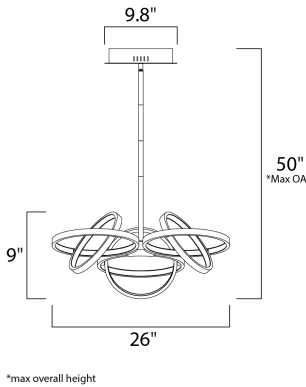

**PRODUCT DESCRIPTION**

A very unique and interesting design that features concentric bands of Polished Chrome or Black that rotate on 3 axis points and adjusts in multiple directions similar to a gyroscope. The edge of each slender band encases a small LED strip covered by a frosted lens. This work of art is so much more than just a lighting fixture.

**MEASUREMENTS**

DIMENSION : 26" L x 26" W x 9" H  
 MAX OAH : 50" OAH  
 CANOPY : 9.8" W x 2" H x 9.8" L  
 HANGING WEIGHT : 9.02 lb

**LAMPING**

INPUT VOLTAGE : 120V  
 LUMENS : 5,140 Rated  
 BULB : 6 x 73W LED PCB Integrated , 73W Total  
 BULB INCLUDED : (Integrated)  
 DIMMABLE : Triac CL  
 CRI : 80+ CRI  
 COLOR\_TEMP : 3000K

**FINISHES OPTION**

 Black / Polished Chrome (BKPC)

**MATERIAL**

Metal, Aluminum, Acrylic

**RATINGS**

cETLus  
 Dry Location

**ADDITIONAL**

ADJUSTABLE  
 SLOPE: 30  
 OPERATING TEMPERATURE:  
 -20°C (-4°F), 40°C (104°F)