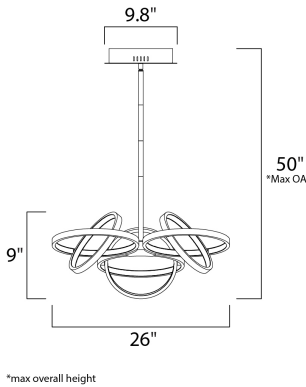

PRODUCT DESCRIPTION

A very unique and interesting design that features concentric bands of Polished Chrome or Black that rotate on 3 axis points and adjusts in multiple directions similar to a gyro. The edge of each slender band encases a small LED strip covered by a frosted lens. This work of art is so much more than just a lighting fixture.

MEASUREMENTS

DIMENSION : 26" L x 26" W x 9" H
 MAX OAH : 50" OAH
 CANOPY : 9.8" W x 2" H x 9.8" L
 HANGING WEIGHT : 9.02 lb

LAMPING

INPUT VOLTAGE : 120V
 LUMENS : 5,140 Rated
 BULB : 6 x 73W LED PCB Integrated , 73W Total
 BULB INCLUDED : (Integrated)
 DIMMABLE : Triac CL
 CRI : 80+ CRI
 COLOR_TEMP : 3000K

FINISHES OPTION

 Black / Polished Chrome (BKPC)

MATERIAL

Metal, Aluminum, Acrylic

RATINGS

cETLus
 Dry Location

ADDITIONAL

ADJUSTABLE
 SLOPE: 30
 OPERATING TEMPERATURE:
 -20°C (-4°F), 40°C (104°F)