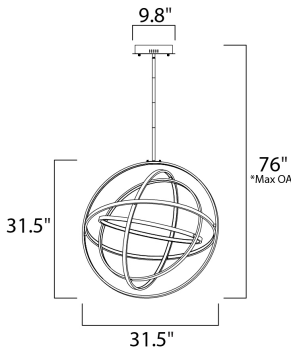

PRODUCT DESCRIPTION

A very unique and interesting design that features concentric bands of Polished Chrome or Black that rotate on 3 axis points and adjusts in multiple directions similar to a gyroscope. The edge of each slender band encases a small LED strip covered by a frosted lens. This work of art is so much more than just a lighting fixture.

MEASUREMENTS

DIMENSION : 31.5" L x 31.5" W x 31.5" H
 MAX OAH : 76" OAH
 CANOPY : 9.8" W x 2" H x 9.8" L
 HANGING WEIGHT : 13.86 lb

LAMPING

INPUT VOLTAGE : 120V
 LUMENS : 5,500 Rated
 BULB : 5 x 78W LED PCB Integrated , 78W Total
 BULB INCLUDED : (Integrated)
 DIMMABLE : Triac CL
 CRI : 80+ CRI
 COLOR_TEMP : 3000K