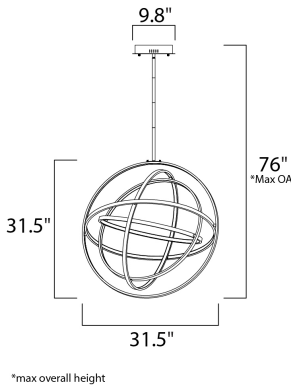

PRODUCT DESCRIPTION

A very unique and interesting design that features concentric bands of Polished Chrome or Black that rotate on 3 axis points and adjusts in multiple directions similar to a gyro. The edge of each slender band encases a small LED strip covered by a frosted lens. This work of art is so much more than just a lighting fixture.

MEASUREMENTS

DIMENSION : 31.5" L x 31.5" W x 31.5" H
 MAX OAH : 76" OAH
 CANOPY : 9.8" W x 2" H x 9.8" L
 HANGING WEIGHT : 13.86 lb

LAMPING

INPUT VOLTAGE : 120V
 LUMENS : 5,500 Rated
 BULB : 5 x 78W LED PCB Integrated , 78W Total
 BULB INCLUDED : (Integrated)
 DIMMABLE : Triac CL
 CRI : 80+ CRI
 COLOR_TEMP : 3000K