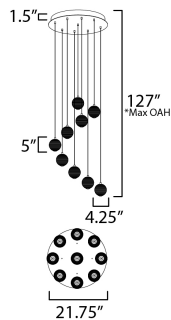

PRODUCT DESCRIPTION

Ablaze with omnidirectional LED light radiating from the center of perfectly ribbed spheres, the lustrous glow within accentuates the repeating pattern on the glass' exterior. With minimal hardware visible outside the glass, select from Polished Chrome or Gold to match your interior's decor.

MEASUREMENTS

DIMENSION : 21.75" L x 21.75" W x 5" H
 MAX OAH : 127" OAH
 CANOPY : 21.75" W x 1.5" H x 21.75" L
 HANGING WEIGHT : 42.988 lb

LAMPING

INPUT VOLTAGE : 120-277V
 LUMENS : 5,430 Rated (1,620 Del.)
 BULB : 9 x 6W LED DC Integrated , 54W Total
 BULB INCLUDED : (Integrated)
 DIMMABLE : Triac, ELV, 0-10V
 CRI : 90 CRI
 COLOR_TEMP : 3000K

*max overall height

FINISHES OPTION

-  Gold (GLD)
-  Polished Chrome (PC)

GLASS

Clear Ribbed 144

MATERIAL

Steel

RATINGS