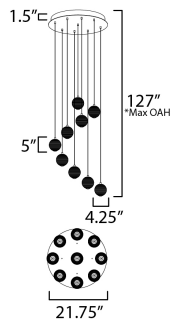

**MEASUREMENTS**

DIMENSION : 21.75" L x 21.75" W x 5" H  
 MAX OAH : 127" OAH  
 CANOPY : 21.75" W x 1.5" H x 21.75" L  
 HANGING WEIGHT : 42.988 lb

**LAMPING**

INPUT VOLTAGE : 120-277V  
 LUMENS : 5,430 Rated (1,620 Del.)  
 BULB : 9 x 6W LED DC Integrated , 54W Total  
 BULB INCLUDED : (Integrated)  
 DIMMABLE : Triac, ELV, 0-10V  
 CRI : 90 CRI  
 COLOR\_TEMP : 3000K

\*max overall height

**FINISHES OPTION**

- Gold (GLD)
- Polished Chrome (PC)

**GLASS**

Clear Ribbed 144

**MATERIAL**

Steel

**RATINGS**