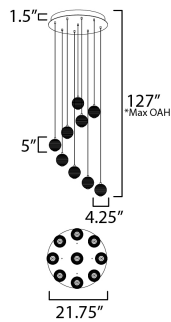

PRODUCT DESCRIPTION

Ablaze with omnidirectional LED light radiating from the center of perfectly ribbed spheres, the lustrous glow within accentuates the repeating pattern on the glass' exterior. With minimal hardware visible outside the glass, select from Polished Chrome or Gold to match your interior's decor.

MEASUREMENTS

DIMENSION : 21.75" L x 21.75" W x 5" H
 MAX OAH : 127" OAH
 CANOPY : 21.75" W x 1.5" H x 21.75" L
 HANGING WEIGHT : 42.988 lb

LAMPING

INPUT VOLTAGE : 120-277V
 LUMENS : 5,430 Rated (1,620 Del.)
 BULB : 9 x 6W LED DC Integrated , 54W Total
 BULB INCLUDED : (Integrated)
 DIMMABLE : Triac, ELV, 0-10V
 CRI : 90 CRI
 COLOR_TEMP : 3000K

*max overall height

FINISHES OPTION

- Gold (GLD)
- Polished Chrome (PC)

GLASS

Clear Ribbed 144

MATERIAL

Steel

RATINGS