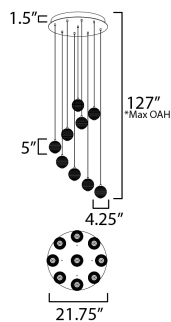

PRODUCT DESCRIPTION

Ablaze with omnidirectional LED light radiating from the center of perfectly ribbed spheres, the lustrous glow within accentuates the repeating pattern on the glass' exterior. With minimal hardware visible outside the glass, select from Polished Chrome or Gold to match your interior's decor.

MEASUREMENTS

DIMENSION : 21.75" L x 21.75" W x 5" H
 MAX OAH : 127" OAH
 CANOPY : 21.75" W x 1.5" H x 21.75" L
 HANGING WEIGHT : 42.988 lb

LAMPING

INPUT VOLTAGE : 120-277V
 LUMENS : 5,430 Rated (1,620 Del.)
 BULB : 9 x 6W LED DC Integrated , 54W Total
 BULB INCLUDED : (Integrated)
 DIMMABLE : Triac, ELV, 0-10V
 CRI : 90 CRI
 COLOR_TEMP : 3000K

*max overall height

FINISHES OPTION

- Gold (GLD)
- Polished Chrome (PC)

GLASS

Clear Ribbed 144

MATERIAL

Steel

RATINGS