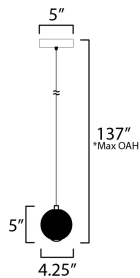

\*max overall height

**MEASUREMENTS**

DIMENSION : 4.25" L x 4.25" W x 5" H  
 MAX OAH : 137" OAH  
 CANOPY : 5" W x 1.5" H x 5" L  
 HANGING WEIGHT : 4.62966 lb

**LAMPING**

INPUT VOLTAGE : 120-277V  
 LUMENS : 270 Rated (180 Del.)  
 BULB : 1 x 6W LED DC Integrated , 6W Total  
 BULB INCLUDED : (Integrated)  
 DIMMABLE : Triac, ELV, 0-10V  
 CRI : 90 CRI  
 COLOR\_TEMP : 3000K