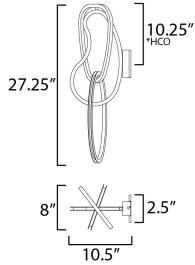

LAMPING

INPUT VOLTAGE : 120-277V
LUMENS : 2,400 Rated (1,350 Del.)
BULB : 3 x 10W LED DC Integrated , 30W Total
BULB INCLUDED : (Integrated)
DIMMABLE : 3-in-1 Triac, ELV, or 0-10V
CRI : 90 CRI
COLOR_TEMP : 3000K
LIGHTING_DIRECTION : Down