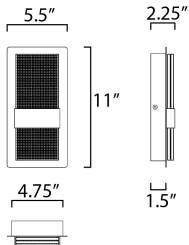

**PRODUCT DESCRIPTION**

Thousands of miniature crystals are embedded into a sheet of clear acrylic which form a material we call Gemite. When illuminated by the LED mounted in the Polished Chrome frame the Gemite glistens like the stars in a galaxy. With the added downlight you get both glamour and ample lighting from this beautiful vanity collection.

**MEASUREMENTS**

DIMENSION : 5.5" W x 11" H x 2.25" Ext  
 MAX OAH : 4.75" W x 1.5" H  
 HANGING WEIGHT : 3.74 lb

**LAMPING**

INPUT VOLTAGE : 120V  
 LUMENS : 880 Rated (340 Del.)  
 BULB : 2 x 4W LED PCB Integrated , 8W Total  
 BULB INCLUDED : (Integrated)  
 DIMMABLE : Triac CL or ELV  
 CRI : 90+ CRI  
 COLOR\_TEMP : 3000K  
 LIGHTING\_DIRECTION : Up/Down