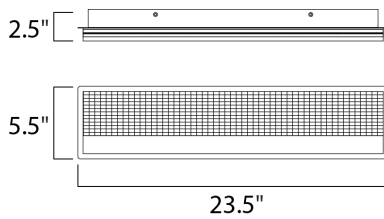

MEASUREMENTS

DIMENSION : 23.5" L x 2.5" W x 5.5" H x 2.5" Ext
 BACK PLATE : 22" W x 4.75" H x 2.75" HCO
 HANGING WEIGHT : 10.12 lb

LAMPING

INPUT VOLTAGE : 120V
 LUMENS : 1,792 Rated (1,400 Del.)
 BULB : 2 x 25W LED PCB Integrated , 25W Total
 BULB INCLUDED : (Integrated)
 DIMMABLE : Triac CL or ELV
 CRI : 90+ CRI
 COLOR_TEMP : 3000K
 LIGHTING_DIRECTION : Up/Down