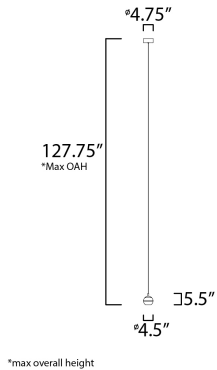

LAMPING

INPUT VOLTAGE : 120V
LUMENS : 420 Rated (360 Del.)
BULB : 1 x 6W LED PCB Integrated , 6W Total
BULB INCLUDED : (Integrated)
DIMMABLE : ELV or Triac
CRI : 80+ CRI
COLOR_TEMP : 3000K
LIGHTING_DIRECTION : Omni