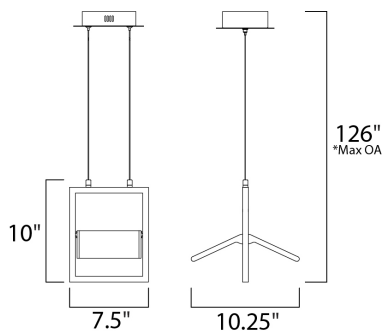

PRODUCT DESCRIPTION

Wings of extruded aluminum encase dual edge-lit LED panels which evenly distribute light to the surface below. The Black metal frame is accented with Polished Chrome end caps for striking contrast. The pendant and plug in lamps pivot in the center to allow you to direct the light.

*max overall height

MEASUREMENTS

- DIMENSION : 10.25" L x 10.25" W x 10" H
- MAX OAH : 126" OAH
- HANGING WEIGHT : 13.2 lb

LAMPING

- INPUT VOLTAGE : 120V
- LUMENS : 700 Rated (425 Del.)
- BULB : 1 x 10W LED PCB Integrated , 10W Total
- BULB INCLUDED : (Integrated)
- DIMMABLE : Triac CL
- CRI : 80+ CRI
- COLOR_TEMP : 3000K

FINISHES OPTION

- Black / Polished Chrome (BKPC)

MATERIAL

Steel, Aluminum

RATINGS

cETLus
Dry Location

ADDITIONAL

ADJUSTABLE
RATED LIFE 40000 Hours
OPERATING TEMPERATURE:
-20°C (-4°F), 40°C (104°F)