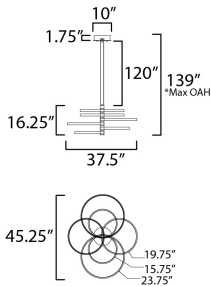

- DIMENSION : 45.25" L x 37.5" W x 18.5" H
- MAX OAH : 139" OAH
- CANOPY : 10" W x 2.75" H x 10" L
- HANGING WEIGHT : 10.2 lb

**LAMPING**

- INPUT VOLTAGE : 120-277V
- LUMENS : 11,000 Rated (4,500 Del.)
- BULB : 22 x 6W LED DC Integrated , 132W Total
- BULB INCLUDED : (Integrated)
- DIMMABLE : 3-in-1 Triac, ELV, or 0-10V
- CRI : 90 CRI
- COLOR\_TEMP : 3000K

\*max overall height

**FINISHES OPTION**

- Black / Gold (BKGLD)
- White/Gold (WTGLD)

**MATERIAL**

Aluminum, Acrylic

**RATINGS**

cETLus  
Dry Location

**ADDITIONAL**