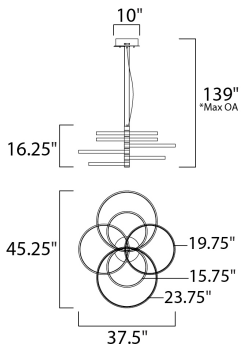

PRODUCT DESCRIPTION

Rings of various sizes finished in Black are supported from a column of soft Gold. This European classic is a soft contemporary design which works in today's home decor.

*max overall height

MEASUREMENTS

- DIMENSION : 45.25" L x 37.5" W x 18.5" H
- MAX OAH : 139" OAH
- CANOPY : 10" W x 2.75" H x 10" L
- HANGING WEIGHT : 10.2 lb

LAMPING

- INPUT VOLTAGE : 120-277V
- LUMENS : 11,000 Rated (4,500 Del.)
- BULB : 22 x 6W LED DC Integrated , 132W Total
- BULB INCLUDED : (Integrated)
- DIMMABLE : 3-in-1 Triac, ELV, or 0-10V
- CRI : 90 CRI
- COLOR_TEMP : 3000K

FINISHES OPTION

- Black / Gold (BKGLD)
- White/Gold (WTGLD)

MATERIAL

Aluminum, Acrylic

RATINGS

cETLus
Dry Location

ADDITIONAL

RATED LIFE 30000 Hours
OPERATING TEMPERATURE:
-20°C (-4°F), 40°C (104°F)

Always consult a qualified electrician before installing any lighting product.