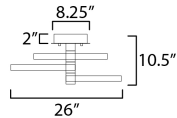

DIMENSION : 26" L x 15.75" W x 11.5" H
 MAX OAH : 11.5" OAH
 CANOPY : 2.75" H x 8.25" L
 HANGING WEIGHT : 7.7 lb

LAMPING

INPUT VOLTAGE : 120V
 LUMENS : 2,800 Rated (800 Del.)
 BULB : 1 x 40W LED PCB Integrated , 40W Total
 BULB INCLUDED : (Integrated)
 DIMMABLE : ELV DIMMER
 CRI : 80+ CRI
 COLOR_TEMP : 3000K