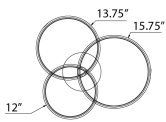

DIMENSION : 26" L x 15.75" W x 11.5" H
 MAX OAH : 11.5" OAH
 CANOPY : 2.75" H x 8.25" L
 HANGING WEIGHT : 7.7 lb

LAMPING

INPUT VOLTAGE : 120V
 LUMENS : 2,800 Rated (800 Del.)
 BULB : 1 x 40W LED PCB Integrated , 40W Total
 BULB INCLUDED : (Integrated)
 DIMMABLE : ELV DIMMER
 CRI : 80+ CRI
 COLOR_TEMP : 3000K