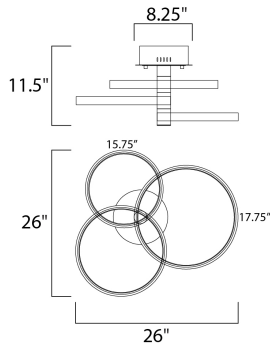

PRODUCT DESCRIPTION

Rings of various sizes finished in Black are supported from a column of soft Gold. This European classic is a soft contemporary design which works in today's home decor.

MEASUREMENTS

DIMENSION : 26" L x 15.75" W x 11.5" H
MAX OAH : 11.5" OAH
CANOPY : 2.75" H x 8.25" L
HANGING WEIGHT : 7.7 lb

LAMPING

INPUT VOLTAGE : 120V
LUMENS : 2,800 Rated (800 Del.)
BULB : 1 x 40W LED PCB Integrated , 40W Total
BULB INCLUDED : (Integrated)
DIMMABLE : ELV DIMMER
CRI : 80+ CRI
COLOR_TEMP : 3000K

FINISHES OPTION

Black / Gold (BKGLD)

MATERIAL

Steel, Aluminum, Acrylic

RATINGS

cETLus
Damp Location

ADDITIONAL

RATED LIFE 30000 Hours
OPERATING TEMPERATURE:
-20°C (-4°F), 40°C (104°F)

Always consult a qualified electrician before installing any lighting product.