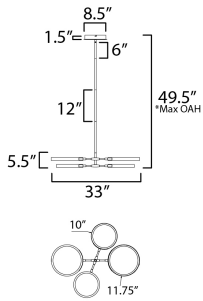

DIMENSION : 33" L x 33" W x 5.5" H  
 MAX OAH : 49.5" OAH  
 CANOPY : 8.5" W x 1.5" H x 8.5" L  
 HANGING WEIGHT : 1.75 lb

**LAMPING**

INPUT VOLTAGE : 120-277V  
 LUMENS : 4,000 Rated (1,700 Del.)  
 BULB : 4 x 12W LED DC Integrated , 48W Total  
 BULB INCLUDED : (Integrated)  
 DIMMABLE : 3-in-1 Triac, ELV, or 0-10V  
 CRI : 90 CRI  
 COLOR\_TEMP : 3000K

\*max overall height

**FINISHES OPTION**

-  Black / Gold (BKGLD)
-  White/Gold (WTGLD)

**MATERIAL**

Aluminum, Acrylic

**RATINGS**

cETLus  
 Dry Location

**ADDITIONAL**