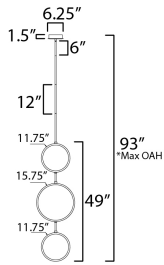

PRODUCT DESCRIPTION

Rings of various sizes finished in Black are supported from a column of soft Gold. This European classic is a soft contemporary design which works in today's home decor.

*max overall height

MEASUREMENTS

- DIMENSION : 15.75" L x 15.75" W x 49" H
- MAX OAH : 93" OAH
- CANOPY : 6.25" W x 1.5" H x 6.25" L
- HANGING WEIGHT : 3.5 lb

LAMPING

- INPUT VOLTAGE : 120-277V
- LUMENS : 3,500 Rated (1,500 Del.)
- BULB : 3 x 14W LED DC Integrated , 42W Total
- BULB INCLUDED : (Integrated)
- DIMMABLE : 3-in-1 Triac, ELV, or 0-10V
- CRI : 90 CRI
- COLOR_TEMP : 3000K

FINISHES OPTION

- Black / Gold (BKGLD)
- White/Gold (WTGLD)

MATERIAL

Aluminum, Acrylic

RATINGS

cETLus
Dry Location

ADDITIONAL

RATED LIFE 30000 Hours
OPERATING TEMPERATURE:
-20°C (-4°F), 40°C (104°F)

Always consult a qualified electrician before installing any lighting product.