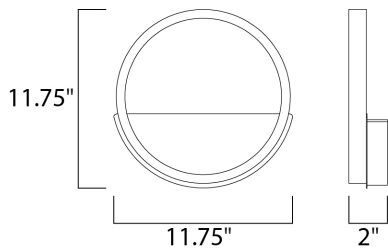

DIMENSION : 12" L x 12" W x 12" H x 2.5" Ext
 MAX OAH : 12" W x 5" H
 HANGING WEIGHT : 1.6 lb

LAMPING

INPUT VOLTAGE : 120-277V
 LUMENS : 1,000 Rated (600 Del.)
 BULB : 12 x 1W LED DC Integrated , 12W Total
 BULB INCLUDED : (Integrated)
 DIMMABLE : 3-in-1 Triac, ELV, or 0-10V
 CRI : 90 CRI
 COLOR_TEMP : 3000K
 LIGHTING_DIRECTION : Indirect