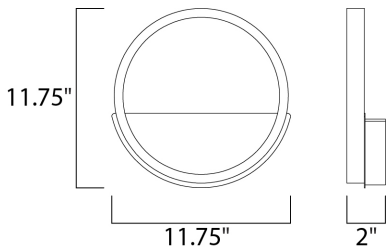

PRODUCT DESCRIPTION

Rings of various sizes finished in Black are supported from a column of soft Gold. This European classic is a soft contemporary design which works in today's home decor.

MEASUREMENTS

DIMENSION : 11.75" W x 11.75" H x 2" Ext
MAX OAH : 11.75" OAH 5" W x 12" H
HANGING WEIGHT : 3.3 lb

LAMPING

INPUT VOLTAGE : 120V
LUMENS : 770 Rated (440 Del.)
BULB : 1 x 11W LED PCB Integrated , 11W Total
BULB INCLUDED : (Integrated)
DIMMABLE : Triac CL
CRI : 80+ CRI
COLOR_TEMP : 3000K

FINISHES OPTION

- Black / Gold (BKGLD)
- White/Gold (WTGLD)

MATERIAL

Steel, Aluminum, Acrylic

RATINGS

cETLus
Damp Location
ADA

ADDITIONAL

INSTALL UP/DOWN: Any
RATED LIFE 30000 Hours
OPERATING TEMPERATURE:
-20°C (-4°F), 40°C (104°F)

PHOTOMETRIC: Report Found Online

Always consult a qualified electrician before installing any lighting product.