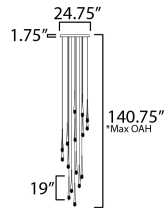

**PRODUCT DESCRIPTION**

An elongated profile with piercing statement, this series of pendants feature thin black wires that support a tapered metal pendant. Recessed in this form is a high powered LED that illuminates a brilliantly faceted crystal element with etched details inside its form to capture light and enhance its beauty. Available in Gold or Matte Black, the design complements both modern and many transitional interiors. A coordinating ADA compliant wall sconce was designed with a rigid stem for public spaces and has been sealed for use in damp locations.

**MEASUREMENTS**

DIMENSION : 24.75" L x 24.75" W x 19" H  
 MAX OAH : 140.75" OAH  
 CANOPY : 24.75" W x 1.75" H x 24.75" L  
 HANGING WEIGHT : 44 lb

**LAMPING**

INPUT VOLTAGE : 120-277V  
 LUMENS : 2,200 Rated (1,150 Del.)  
 BULB : 16 x 3W LED DC Integrated , 48W Total  
 BULB INCLUDED : (Integrated)  
 DIMMABLE : Triac, ELV, 0-10V  
 CRI : 90 CRI  
 COLOR\_TEMP : 3000K

\*max overall height

**FINISHES OPTION**

- Black (BK)
- Gold (GLD)

**GLASS**

Clear Crystal 122

**MATERIAL**

Steel, Crystal

**RATINGS**