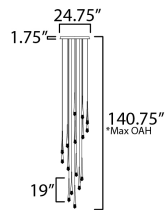

PRODUCT DESCRIPTION

An elongated profile with piercing statement, this series of pendants feature thin black wires that support a tapered metal pendant. Recessed in this form is a high powered LED that illuminates a brilliantly faceted crystal element with etched details inside its form to capture light and enhance its beauty. Available in Gold or Matte Black, the design complements both modern and many transitional interiors. A coordinating ADA compliant wall sconce was designed with a rigid stem for public spaces and has been sealed for use in damp locations.

MEASUREMENTS

DIMENSION : 24.75" L x 24.75" W x 19" H
 MAX OAH : 140.75" OAH
 CANOPY : 24.75" W x 1.75" H x 24.75" L
 HANGING WEIGHT : 44 lb

LAMPING

INPUT VOLTAGE : 120-277V
 LUMENS : 2,200 Rated (1,150 Del.)
 BULB : 16 x 3W LED DC Integrated , 48W Total
 BULB INCLUDED : (Integrated)
 DIMMABLE : Triac, ELV, 0-10V
 CRI : 90 CRI
 COLOR_TEMP : 3000K

*max overall height

FINISHES OPTION

- Black (BK)
- Gold (GLD)

GLASS

Clear Crystal 122

MATERIAL

Steel, Crystal

RATINGS