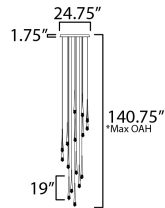

PRODUCT DESCRIPTION

An elongated profile with piercing statement, this series of pendants feature thin black wires that support a tapered metal pendant. Recessed in this form is a high powered LED that illuminates a brilliantly faceted crystal element with etched details inside its form to capture light and enhance its beauty. Available in Gold or Matte Black, the design complements both modern and many transitional interiors. A coordinating ADA compliant wall sconce was designed with a rigid stem for public spaces and has been sealed for use in damp locations.

MEASUREMENTS

DIMENSION : 24.75" L x 24.75" W x 19" H
 MAX OAH : 140.75" OAH
 CANOPY : 24.75" W x 1.75" H x 24.75" L
 HANGING WEIGHT : 44 lb

LAMPING

INPUT VOLTAGE : 120-277V
 LUMENS : 2,200 Rated (1,150 Del.)
 BULB : 16 x 3W LED DC Integrated , 48W Total
 BULB INCLUDED : (Integrated)
 DIMMABLE : Triac, ELV, 0-10V
 CRI : 90 CRI
 COLOR_TEMP : 3000K

*max overall height

FINISHES OPTION

- Black (BK)
- Gold (GLD)

GLASS

Clear Crystal 122

MATERIAL

Steel, Crystal

RATINGS