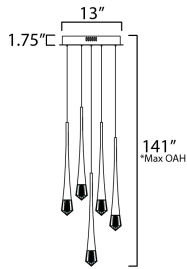

PRODUCT DESCRIPTION

An elongated profile with piercing statement, this series of pendants feature thin black wires that support a tapered metal pendant. Recessed in this form is a high powered LED that illuminates a brilliantly faceted crystal element with etched details inside its form to capture light and enhance its beauty. Available in Gold or Matte Black, the design complements both modern and many transitional interiors. A coordinating ADA compliant wall sconce was designed with a rigid stem for public spaces and has been sealed for use in damp locations.

MEASUREMENTS

- DIMENSION : 13" L x 13" W x 19" H
- MAX OAH : 141" OAH
- CANOPY : 13" W x 1.75" H x 13" L
- HANGING WEIGHT : 11 lb

LAMPING

- INPUT VOLTAGE : 120V
- LUMENS : 1,050 Rated (650 Del.)
- BULB : 5 x 3W LED DC Integrated , 15W Total
- BULB INCLUDED : (Integrated)
- DIMMABLE : Triac CL
- CRI : 90 CRI
- COLOR_TEMP : 3000K

*max overall height

FINISHES OPTION

-  Black (BK)
-  Gold (GLD)

GLASS

Clear Crystal 122

MATERIAL

Crystal, Aluminum, Steel

RATINGS