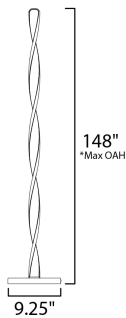

**PRODUCT DESCRIPTION**

Twisted Black forms are illuminated on the edge with integrated LED to emphasize a spiraling effect. Available in pendant configurations, the collection is complemented by bath vanities in the same style. The vanity lights feature CCT Selectable light sources that allow you to adjust the color temperature of the lighting that best suits your application.

\*max overall height

**MEASUREMENTS**

DIMENSION : 9.25" L x 9.25" W x 48" H  
 MAX OAH : 48" OAH x 9" W x 9" H  
 HANGING WEIGHT : 12.82 lb

**LAMPING**

INPUT VOLTAGE : 120V  
 LUMENS : 2,800 Rated (2,800 Del.)  
 BULB : 1 x 40W LED PCB Integrated , 40W Total  
 BULB INCLUDED : (Integrated)  
 DIMMABLE : Triac CL  
 CRI : 80+ CRI  
 COLOR\_TEMP : 3200K

**FINISHES OPTION**

 Black (BK)

**MATERIAL**

Aluminum, Silicone

**RATINGS**

cETLus  
 Dry Location

**ADDITIONAL**

RATED LIFE 25000 Hours  
 OPERATING TEMPERATURE:  
 -20°C (-4°F), 40°C (104°F)