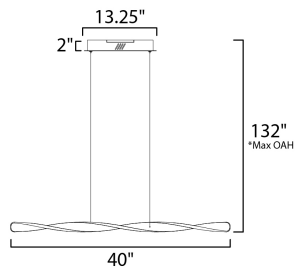

PRODUCT DESCRIPTION

Twisted Black forms are illuminated on the edge with integrated LED to emphasize a spiraling effect. Available in pendant configurations, the collection is complemented by bath vanities in the same style. The vanity lights feature CCT Selectable light sources that allow you to adjust the color temperature of the lighting that best suits your application.

*max overall height

MEASUREMENTS

- DIMENSION : 40" L x 3.25" W x 2" H
- MAX OAH : 132" OAH
- CANOPY : 3.25" W x 2" H x 13.25" L
- HANGING WEIGHT : 3.09 lb

LAMPING

- INPUT VOLTAGE : 120V
- LUMENS : 2,240 Rated (2,400 Del.)
- BULB : 1 x 32W LED PCB Integrated , 32W Total
- BULB INCLUDED : (Integrated)
- DIMMABLE : Triac CL
- CRI : 80+ CRI
- COLOR_TEMP : 3200K

FINISHES OPTION

- Black (BK)

MATERIAL

Aluminum, Silicone

RATINGS

cETLus
Dry Location

ADDITIONAL

ADJUSTABLE
RATED LIFE 25000 Hours
OPERATING TEMPERATURE:
-20°C (-4°F), 40°C (104°F)