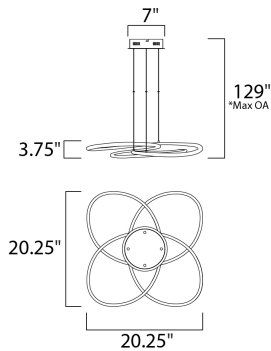

*max overall height

MEASUREMENTS

- DIMENSION : 20.25" L x 20.25" W x 3.75" H
- MAX OAH : 129" OAH
- CANOPY : 7.25" W x 2" H x 7" L
- HANGING WEIGHT : 5.28 lb

LAMPING

- INPUT VOLTAGE : 120-277V
- LUMENS : 2,800 Rated (2,200 Del.)
- BULB : 1 x 40W LED PCB Integrated , 40W Total
- BULB INCLUDED : (Integrated)
- DIMMABLE : Only at 120V with ELV
- CRI : 90+ CRI
- COLOR_TEMP : 3000K

FINISHES OPTION

- Polished Chrome (PC)

MATERIAL

Steel, Aluminum, Silicone

RATINGS

cETLus
Damp Location

ADDITIONAL

ADJUSTABLE
RATED LIFE 27000 Hours
OPERATING TEMPERATURE:
-20°C (-4°F), 40°C (104°F)