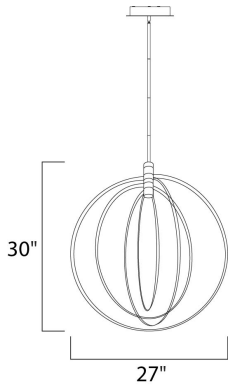

PRODUCT DESCRIPTION

Four concentric rings strategically placed in orbit to form a spherical lighting design as unique as it is functional. With the internal placement of LED strips within either a Bronze or Brushed Pewter frame, the light moves both direct and indirect depending on its orientation.

MEASUREMENTS

DIMENSION : 27" L x 27" W x 30" H
 MAX OAH : 75.25" OAH
 CANOPY : 11.25" W x 2" H x 11.25" L
 HANGING WEIGHT : 13.2 lb

LAMPING

INPUT VOLTAGE : 120V
 LUMENS : 8,000 Rated (3,675 Del.)
 BULB : 4 x 80W LED PCB Integrated , 80W Total
 BULB INCLUDED : (Integrated)
 DIMMABLE : Triac CL
 CRI : 80+ CRI
 COLOR_TEMP : 3000K