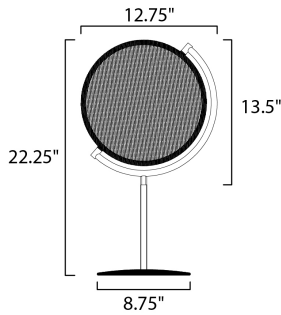

**PRODUCT DESCRIPTION**

Classic European design sure to bring interest wherever it is installed. Frames of Black hold edge lit discs which can be adjusted to direct the light. Soft and even illumination is provided by the 3000K LED which is adjustable by use of a dimmer.

**MEASUREMENTS**

DIMENSION : 12.75" L x 12.75" W x 22.25" H  
 HANGING WEIGHT : 12.6 lb

**LAMPING**

INPUT VOLTAGE : 120V  
 LUMENS : 1,260 Rated (1,170 Del.)  
 BULB : 1 x 18W LED PCB Integrated , 18W Total  
 BULB INCLUDED : (Integrated)  
 DIMMABLE :  
 CRI : 80+ CRI  
 COLOR\_TEMP : 3000K

**FINISHES OPTION**

 Black (BK)

**MATERIAL**

Aluminum, Acrylic

**RATINGS**

cETLus  
 Dry Location  
 Energy Star

**ADDITIONAL**

RATED LIFE 25000 Hours  
 OPERATING TEMPERATURE:  
 -20°C (-4°F), 40°C (104°F)