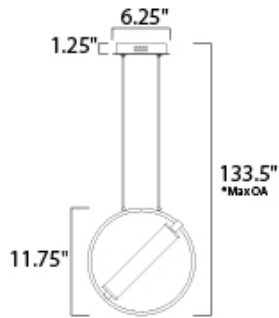

**PRODUCT DESCRIPTION**

A ring suspends a tube of LED light evenly diffused through opal white acrylic. A striking combination of soft gold and black bring boldness to the collection. By adjusting the rings on the chandeliers, the light element can be positioned horizontally or at an angle. The 3 light multi-pendant suspends three different size rings that can be adjusted to the height you desire.

\*max overall height

**MEASUREMENTS**

DIMENSION : 11.75" L x 6.25" W x 11.75" H  
 MAX OAH : 133.5" OAH  
 HANGING WEIGHT : 2 lb

**LAMPING**

INPUT VOLTAGE : 120V  
 LUMENS : 588 Rated (520 Del.)  
 BULB : 1 x 8.4W LED PCB Integrated , 8W Total  
 BULB INCLUDED : (Integrated)  
 DIMMABLE : Triac CL  
 CRI : 80+ CRI  
 COLOR\_TEMP : 3000K