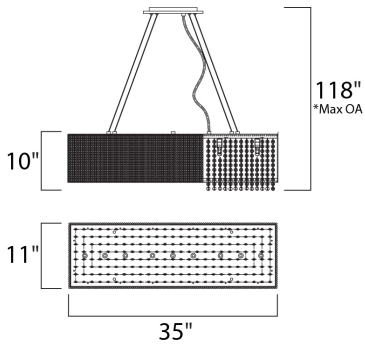

**PRODUCT DESCRIPTION**

The Spiral Collection features curled metal tubing that shines like diamonds radiating in the sun. Strands of high quality K9 crystal beads add to the opulence of the fixture offering a distinct sparkle visible whether off or on.

\*max overall height

**MEASUREMENTS**

DIMENSION : 35" L x 11" W x 10" H  
 MAX OAH : 118" OAH  
 CANOPY : 4.7" W x 1" H x 8.3" L  
 HANGING WEIGHT : 39.6 lb

**LAMPING**

INPUT VOLTAGE : 120V  
 LUMENS : 4,500 Rated  
 BULB : 9 x 4W LED G9 , 36W Total  
 BULB INCLUDED : (Included)  
 DIMMABLE : Yes  
 COLOR\_TEMP : 3000K