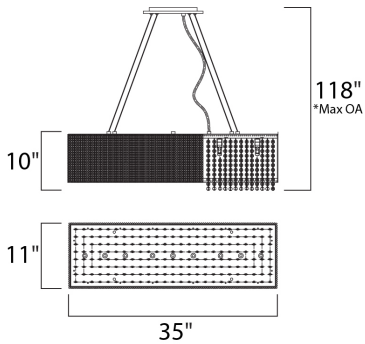

PRODUCT DESCRIPTION

The Spiral Collection features curled metal tubing that shines like diamonds radiating in the sun. Strands of high quality K9 crystal beads add to the opulence of the fixture offering a distinct sparkle visible whether off or on.

*max overall height

MEASUREMENTS

- DIMENSION : 35" L x 11" W x 10" H
- MAX OAH : 118" OAH
- CANOPY : 4.7" W x 1" H x 8.3" L
- HANGING WEIGHT : 39.6 lb

LAMPING

- INPUT VOLTAGE : 120V
- LUMENS : 4,500 Rated
- BULB : 9 x 4W LED G9 , 36W Total
- BULB INCLUDED : (Included)
- DIMMABLE : Yes
- COLOR_TEMP : 3000K