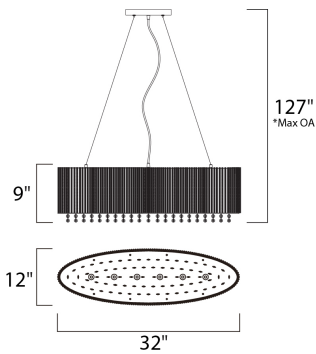

PRODUCT DESCRIPTION

The Spiral Collection features curled metal tubing that shines like diamonds radiating in the sun. Strands of high quality K9 crystal beads add to the opulence of the fixture offering a distinct sparkle visible whether off or on.

*max overall height

MEASUREMENTS

- DIMENSION : 32" L x 12" W x 9" H
- MAX OAH : 127" OAH
- CANOPY : 4.5" W x 1" H x 7" L
- HANGING WEIGHT : 14.33 lb

LAMPING

- INPUT VOLTAGE : 120V
- LUMENS : 3,000 Rated
- BULB : 6 x 40W Xenon G9 , 240W Total
- BULB INCLUDED : (Included)
- DIMMABLE : Yes
- COLOR_TEMP : 2900K

FINISHES OPTION

-  Polished Chrome (PC)

MATERIAL

Steel

RATINGS

cETLus
Dry Location

ADDITIONAL

RATED LIFE 2000 Hours
OPERATING TEMPERATURE:
-20°C (-4°F), 40°C (104°F)