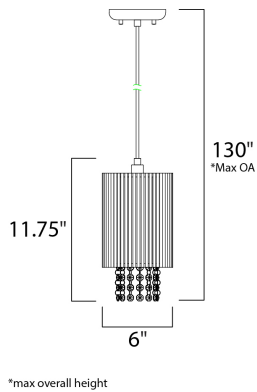

PRODUCT DESCRIPTION

The Spiral Collection features curled metal tubing that shines like diamonds radiating in the sun. Strands of high quality K9 crystal beads add to the opulence of the fixture offering a distinct sparkle visible whether off or on.

MEASUREMENTS

DIMENSION : 6" W x 11.75" H
 MAX OAH : 130" OAH
 CANOPY : 4.72" W x 0.86" H x 4.72" L
 HANGING WEIGHT : 2.75 lb

LAMPING

INPUT VOLTAGE : 120V
 LUMENS : 800 Rated
 BULB : 1 x 4W LED G9 , 4W Total
 BULB INCLUDED : (Included)
 DIMMABLE : Yes
 COLOR_TEMP : 3000K

FINISHES OPTION

 Polished Chrome (PC)

MATERIAL

Steel

RATINGS

cETLus
 Dry Location

ADDITIONAL

SLOPE: 120
 RATED LIFE 2000 Hours
 OPERATING TEMPERATURE:
 -20°C (-4°F), 40°C (104°F)