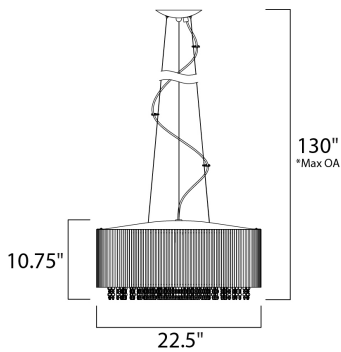

\*max overall height

**MEASUREMENTS**

- DIMENSION : 22.5" W x 10.75" H
- MAX OAH : 130" OAH
- CANOPY : 7.08" W x 1.37" H x 7.08" L
- HANGING WEIGHT : 18.08 lb

**LAMPING**

- INPUT VOLTAGE : 120V
- LUMENS : 5,000 Rated
- BULB : 1 x 40W Xenon G9 , 400W Total
- BULB INCLUDED : (Included)
- DIMMABLE : Yes
- COLOR\_TEMP : 2900K