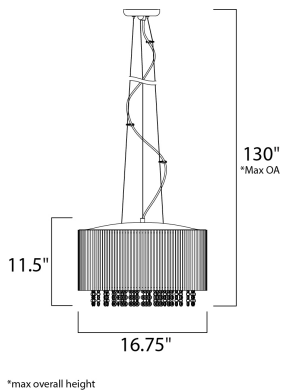

PRODUCT DESCRIPTION

The Spiral Collection features curled metal tubing that shines like diamonds radiating in the sun. Strands of high quality K9 crystal beads add to the opulence of the fixture offering a distinct sparkle visible whether off or on.

MEASUREMENTS

- DIMENSION : 16.75" W x 11.5" H
- MAX OAH : 130" OAH
- CANOPY : 4.72" W x 0.86" H x 4.72" L
- HANGING WEIGHT : 11.24 lb

LAMPING

- INPUT VOLTAGE : 120V
- LUMENS : 3,500 Rated
- BULB : 7 x 40W Xenon G9 , 280W Total
- BULB INCLUDED : (Included)
- DIMMABLE : Yes
- COLOR_TEMP : 2900K