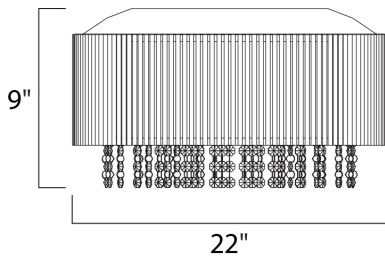

MEASUREMENTS

- DIMENSION : 22" W x 9" H
- CANOPY : 22.25" W x 0.98" H x 22.25" L
- HANGING WEIGHT : 16.09 lb

LAMPING

- INPUT VOLTAGE : 120V
- LUMENS : 5,000 Rated
- BULB : 1 x 3W LED G9 , 30W Total
- BULB INCLUDED : (Included)
- DIMMABLE : Yes
- COLOR_TEMP : 3000K