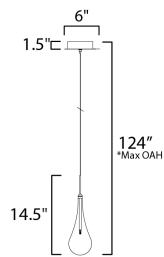

PRODUCT DESCRIPTION

The new Larmes features an extended profile Clear glass shade that screws on to a Satin Nickel mount. Long life G4 LED offers considerable light with dimming capabilities.

*max overall height

MEASUREMENTS

DIMENSION : 4.75" L x 4.75" W x 11" H
 MAX OAH : 140.5" OAH
 CANOPY : 6" W x 1.5" H x 6" L
 HANGING WEIGHT : 1.43 lb

LAMPING

INPUT VOLTAGE : 120V
 LUMENS : 105 Rated
 BULB : 1 x 1.5W LED 12V G4 , 2W Total
 BULB INCLUDED : (Included)
 DIMMABLE : Electronic Low Voltage (ELV)
 CRI : 80+ CRI
 COLOR_TEMP : 3000K