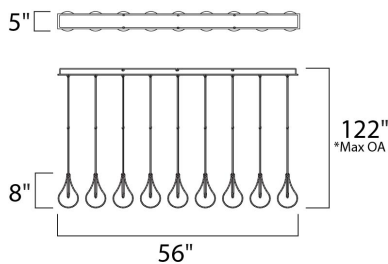

**PRODUCT DESCRIPTION**

A simple idea gracefully executed in the Larmes collection. Row upon row of Clear oversized teardrops, mounted onto an extended Polished Chrome lamp holder that supports xenon lamps, sets the stage. Individually adjustable drops for custom stagger effects allow for dramatic impact. An added benefit of each drop being aircraft cable-suspended, is the ability to adjust the overall height of the piece to fit the space. The final result is stark and stunning.

**MEASUREMENTS**

DIMENSION : 56" L x 5" W x 8" H  
 MAX OAH : 122" OAH  
 CANOPY : 5" W x 1.5" H x 56" L  
 HANGING WEIGHT : 11.24 lb

**LAMPING**

INPUT VOLTAGE : V  
 LUMENS : 2,880 Rated  
 BULB : 9 x 20W Xenon 12V G4 , 180W Total  
 BULB INCLUDED : (Included)  
 DIMMABLE : Electronic Low Voltage (ELV)  
 COLOR\_TEMP : 2900K

\*max overall height

**FINISHES OPTION**

**GLASS**

Clear 18

**MATERIAL**

Glass, Steel

**RATINGS**

cETLus  
 Dry Location