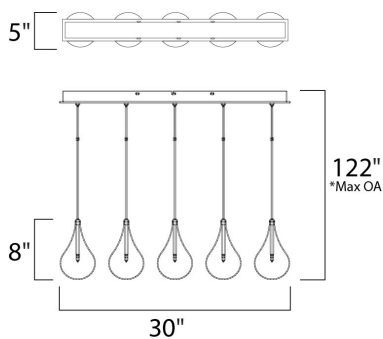

PRODUCT DESCRIPTION

A simple idea gracefully executed in the Larmes collection. Row upon row of Clear oversized teardrops, mounted onto an extended Polished Chrome lamp holder that supports xenon lamps, sets the stage. Individually adjustable drops for custom stagger effects allow for dramatic impact. An added benefit of each drop being aircraft cable-suspended, is the ability to adjust the overall height of the piece to fit the space. The final result is stark and stunning.

*max overall height

MEASUREMENTS

DIMENSION : 30" L x 5" W x 8" H
 MAX OAH : 122" OAH
 CANOPY : 5" W x 1.5" H x 30.25" L
 HANGING WEIGHT : 6.82 lb

LAMPING

INPUT VOLTAGE : V
 LUMENS : 1,600 Rated
 BULB : 5 x 1.5W LED G4 , 8W Total
 BULB INCLUDED : (Included)
 DIMMABLE : Electronic Low Voltage (ELV)
 COLOR_TEMP : 3000K