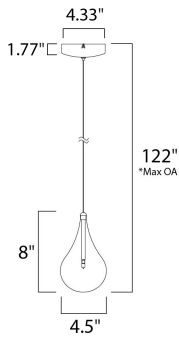

PRODUCT DESCRIPTION

A simple idea gracefully executed in the Larmes collection. Row upon row of Clear oversized teardrops, mounted onto an extended Polished Chrome lamp holder that supports xenon lamps, sets the stage. Individually adjustable drops for custom stagger effects allow for dramatic impact. An added benefit of each drop being aircraft cable-suspended, is the ability to adjust the overall height of the piece to fit the space. The final result is stark and stunning.

*max overall height

MEASUREMENTS

DIMENSION : 4.5" L x 4.5" W x 8" H
 MAX OAH : 122" OAH
 HANGING WEIGHT : 1.32 lb

LAMPING

INPUT VOLTAGE : V
 LUMENS : 320 Rated
 BULB : 1 x 1.5W LED 12V G4 , 2W Total
 BULB INCLUDED : (Included)
 DIMMABLE : Electronic Low Voltage (ELV)
 COLOR_TEMP : 3000K