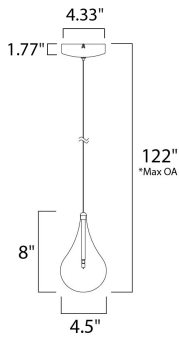

PRODUCT DESCRIPTION

A simple idea gracefully executed in the Larmes collection. Row upon row of Clear oversized teardrops, mounted onto an extended Polished Chrome lamp holder that supports xenon lamps, sets the stage. Individually adjustable drops for custom stagger effects allow for dramatic impact. An added benefit of each drop being aircraft cable-suspended, is the ability to adjust the overall height of the piece to fit the space. The final result is stark and stunning.

*max overall height

MEASUREMENTS

- DIMENSION : 4.5" L x 4.5" W x 8" H
- MAX OAH : 122" OAH
- HANGING WEIGHT : 1.32 lb

LAMPING

- INPUT VOLTAGE : V
- LUMENS : 320 Rated
- BULB : 1 x 1.5W LED 12V G4 , 2W Total
- BULB INCLUDED : (Included)
- DIMMABLE : Electronic Low Voltage (ELV)
- COLOR_TEMP : 3000K