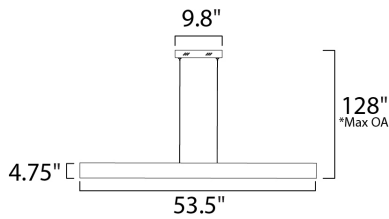

**PRODUCT DESCRIPTION**

A thin, half-inch aluminum blade now in your choice of Metallic Bronze or Brushed Aluminum incorporates a threadlike LED board recessed into the bottom. The result is a unique effect of light appearing on the surface below without a clear indication from where it is generated.

\*max overall height

**MEASUREMENTS**

DIMENSION : 53.5" L x 0.5" W x 3" H  
 MAX OAH : 128" OAH  
 CANOPY : 9.8" W x 1.6" H x 9.8" L  
 HANGING WEIGHT : 4.84 lb

**LAMPING**

INPUT VOLTAGE : 120V  
 LUMENS : 2,240 Rated  
 BULB : 1 x 32W LED PCB Integrated , 32W Total  
 BULB INCLUDED : (Integrated)  
 DIMMABLE : Triac CL  
 CRI : 80+ CRI  
 COLOR\_TEMP : 3000K