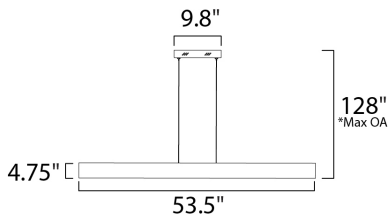

**PRODUCT DESCRIPTION**

A thin, half-inch aluminum blade now in your choice of Metallic Bronze or Brushed Aluminum incorporates a threadlike LED board recessed into the bottom. The result is a unique effect of light appearing on the surface below without a clear indication from where it is generated.

\*max overall height

**MEASUREMENTS**

- DIMENSION : 53.5" L x 0.5" W x 3" H
- MAX OAH : 128" OAH
- CANOPY : 9.8" W x 1.6" H x 9.8" L
- HANGING WEIGHT : 4.84 lb

**LAMPING**

- INPUT VOLTAGE : 120V
- LUMENS : 2,240 Rated
- BULB : 1 x 32W LED PCB Integrated , 32W Total
- BULB INCLUDED : (Integrated)
- DIMMABLE : Triac CL
- CRI : 80+ CRI
- COLOR\_TEMP : 3000K