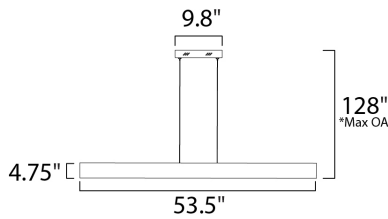

**PRODUCT DESCRIPTION**

A thin, half-inch aluminum blade now in your choice of Metallic Bronze or Brushed Aluminum incorporates a threadlike LED board recessed into the bottom. The result is a unique effect of light appearing on the surface below without a clear indication from where it is generated.

**MEASUREMENTS**

DIMENSION : 53.5" L x 0.5" W x 3" H  
 MAX OAH : 128" OAH  
 CANOPY : 9.8" W x 1.6" H x 9.8" L  
 HANGING WEIGHT : 4.84 lb

**LAMPING**

INPUT VOLTAGE : 120V  
 LUMENS : 2,240 Rated  
 BULB : 1 x 32W LED PCB Integrated , 32W Total  
 BULB INCLUDED : (Integrated)  
 DIMMABLE : Triac CL  
 CRI : 80+ CRI  
 COLOR\_TEMP : 3000K