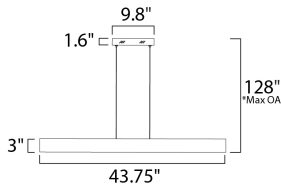

**PRODUCT DESCRIPTION**

A thin, half-inch aluminum blade now in your choice of Metallic Bronze or Brushed Aluminum incorporates a threadlike LED board recessed into the bottom. The result is a unique effect of light appearing on the surface below without a clear indication from where it is generated.

\*max overall height

**MEASUREMENTS**

DIMENSION : 43.75" L x 0.5" W x 3" H  
 MAX OAH : 128" OAH  
 CANOPY : 9.8" W x 1.6" H x 9.8" L  
 HANGING WEIGHT : 3.19 lb

**LAMPING**

INPUT VOLTAGE : 120V  
 LUMENS : 1,820 Rated  
 BULB : 1 x 26W LED PCB Integrated , 26W Total  
 BULB INCLUDED : (Integrated)  
 DIMMABLE : Triac CL  
 CRI : 80+ CRI  
 COLOR\_TEMP : 3000K