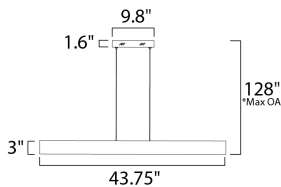

**PRODUCT DESCRIPTION**

A thin, half-inch aluminum blade now in your choice of Metallic Bronze or Brushed Aluminum incorporates a threadlike LED board recessed into the bottom. The result is a unique effect of light appearing on the surface below without a clear indication from where it is generated.

\*max overall height

**MEASUREMENTS**

DIMENSION : 43.75" L x 0.5" W x 3" H  
 MAX OAH : 128" OAH  
 CANOPY : 9.8" W x 1.6" H x 9.8" L  
 HANGING WEIGHT : 3.19 lb

**LAMPING**

INPUT VOLTAGE : 120V  
 LUMENS : 1,820 Rated  
 BULB : 1 x 26W LED PCB Integrated , 26W Total  
 BULB INCLUDED : (Integrated)  
 DIMMABLE : Triac CL  
 CRI : 80+ CRI  
 COLOR\_TEMP : 3000K