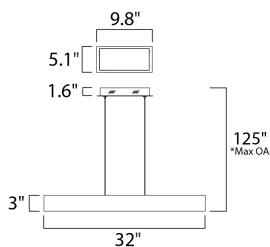

LAMPING

INPUT VOLTAGE : 120V
LUMENS : 1,330 Rated
BULB : 1 x 19W LED PCB Integrated , 19W Total
BULB INCLUDED : (Integrated)
DIMMABLE : Triac CL
CRI : 80+ CRI
COLOR_TEMP : 3000K

*max overall height

Always consult a qualified electrician before installing any lighting product.