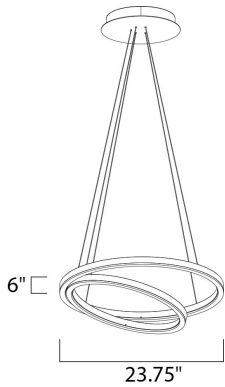

PRODUCT DESCRIPTION

Matte White rings suspend in a unique fashion as if relying on each other for support. A continuous band of LED evenly spread generous amounts of dimmable light into the space. Ceiling fixtures can also double as wall mounts.

MEASUREMENTS

DIMENSION : 23.75" L x 23.75" W x 6" H
 MAX OAH : 126" OAH
 CANOPY : 9.84" W x 0.85" H x 9.84" L
 HANGING WEIGHT : 11 lb

LAMPING

INPUT VOLTAGE : 120V
 LUMENS : 4,690 Rated
 BULB : 2 x 67W LED PCB Integrated , 67W Total
 BULB INCLUDED : (Integrated)
 DIMMABLE : Triac CL
 CRI : 80+ CRI
 COLOR_TEMP : 3000K

FINISHES OPTION

 Matte White (MW)

MATERIAL

Aluminum, Acrylic

RATINGS

cETLus
 Dry Location

ADDITIONAL

ADJUSTABLE
 OPERATING TEMPERATURE:
 -20°C (-4°F), 40°C (104°F)