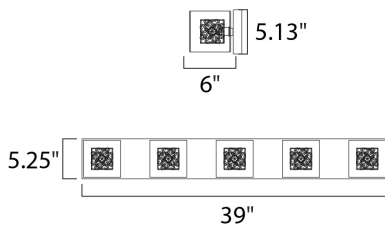

PRODUCT DESCRIPTION

With the illusion of floating on air, the Gem Collection offers a touch of mystery to any room. Intertwined metal cubes are encased by clear crystal cubes, allowing xenon light to shine from within and bursting out through the embellished crystal. Inner metal cubes come in two options, Polished Chrome (PC) and Silver (SV).

MEASUREMENTS

DIMENSION : 39" W x 5.25" H x 6" Ext
 BACK PLATE : 5.13" W x 39" H x 2" HCO
 HANGING WEIGHT : 8.16 lb

LAMPING

INPUT VOLTAGE : 120V
 LUMENS : 4,000 Rated
 BULB : 5 x 40W Xenon G9 , 200W Total
 BULB INCLUDED : (Not Included)
 DIMMABLE : Yes
 COLOR_TEMP : 2900K