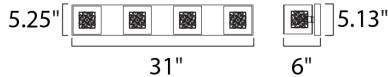

**PRODUCT DESCRIPTION**

With the illusion of floating on air, the Gem Collection offers a touch of mystery to any room. Intertwined metal cubes are encased by clear crystal cubes, allowing xenon light to shine from within and bursting out through the embellished crystal. Inner metal cubes come in two options, Polished Chrome (PC) and Silver (SV).

**MEASUREMENTS**

DIMENSION : 31" W x 5.25" H x 6" Ext  
 BACK PLATE : 30.69" W x 5.13" H x 2" HCO  
 HANGING WEIGHT : 6.84 lb

**LAMPING**

LUMENS : 3,000 Rated  
 BULB : 4 x 4W LED G9 , 16W Total  
 BULB INCLUDED : (Included)  
 DIMMABLE : Yes  
 COLOR\_TEMP : 3000K