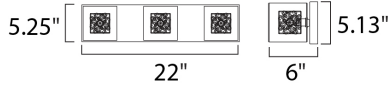

**PRODUCT DESCRIPTION**

With the illusion of floating on air, the Gem Collection offers a touch of mystery to any room. Intertwined metal cubes are encased by clear crystal cubes, allowing xenon light to shine from within and bursting out through the embellished crystal. Inner metal cubes come in two options, Polished Chrome (PC) and Silver (SV).

**MEASUREMENTS**

DIMENSION : 22" W x 5.25" H x 6" Ext  
 BACK PLATE : 22.04" W x 5.13" H x 2" HCO  
 HANGING WEIGHT : 5.28 lb

**LAMPING**

INPUT VOLTAGE : 120V  
 LUMENS : 2,250 Rated  
 BULB : 3 x 4W LED G9 , 120W Total  
 BULB INCLUDED : (Included)  
 DIMMABLE : Yes  
 COLOR\_TEMP : 3000K