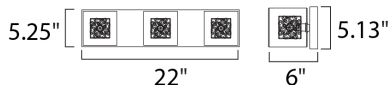

**PRODUCT DESCRIPTION**

With the illusion of floating on air, the Gem Collection offers a touch of mystery to any room. Intertwined metal cubes are encased by clear crystal cubes, allowing xenon light to shine from within and bursting out through the embellished crystal. Inner metal cubes come in two options, Polished Chrome (PC) and Silver (SV).

**MEASUREMENTS**

DIMENSION : 22" W x 5.25" H x 6" Ext  
 BACK PLATE : 22.04" W x 5.13" H x 2" HCO  
 HANGING WEIGHT : 5.28 lb

**LAMPING**

INPUT VOLTAGE : 120V  
 LUMENS : 2,250 Rated  
 BULB : 3 x 4W LED G9 , 120W Total  
 BULB INCLUDED : (Included)  
 DIMMABLE : Yes  
 COLOR\_TEMP : 3000K