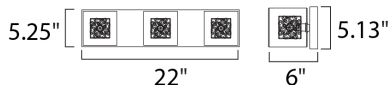

PRODUCT DESCRIPTION

With the illusion of floating on air, the Gem Collection offers a touch of mystery to any room. Intertwined metal cubes are encased by clear crystal cubes, allowing xenon light to shine from within and bursting out through the embellished crystal. Inner metal cubes come in two options, Polished Chrome (PC) and Silver (SV).

MEASUREMENTS

DIMENSION : 22" W x 5.25" H x 6" Ext
 BACK PLATE : 22.04" W x 5.13" H x 2" HCO
 HANGING WEIGHT : 5.28 lb

LAMPING

INPUT VOLTAGE : 120V
 LUMENS : 2,250 Rated
 BULB : 3 x 4W LED G9 , 120W Total
 BULB INCLUDED : (Included)
 DIMMABLE : Yes
 COLOR_TEMP : 3000K