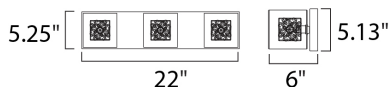

PRODUCT DESCRIPTION

With the illusion of floating on air, the Gem Collection offers a touch of mystery to any room. Intertwined metal cubes are encased by clear crystal cubes, allowing xenon light to shine from within and bursting out through the embellished crystal. Inner metal cubes come in two options, Polished Chrome (PC) and Silver (SV).

MEASUREMENTS

DIMENSION : 22" W x 5.25" H x 6" Ext
 BACK PLATE : 22.04" W x 5.13" H x 2" HCO
 HANGING WEIGHT : 5.28 lb

LAMPING

INPUT VOLTAGE : 120V
 LUMENS : 2,250 Rated
 BULB : 3 x 4W LED G9 , 120W Total
 BULB INCLUDED : (Included)
 DIMMABLE : Yes
 COLOR_TEMP : 3000K