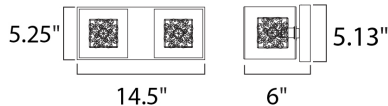

PRODUCT DESCRIPTION

With the illusion of floating on air, the Gem Collection offers a touch of mystery to any room. Intertwined metal cubes are encased by clear crystal cubes, allowing xenon light to shine from within and bursting out through the embellished crystal. Inner metal cubes come in two options, Polished Chrome (PC) and Silver (SV).

MEASUREMENTS

DIMENSION : 14.5" W x 5.25" H x 6" Ext
 BACK PLATE : 5.13" W x 14.57" H x 2" HCO
 HANGING WEIGHT : 4.18 lb

LAMPING

INPUT VOLTAGE : 120V
 LUMENS : 1,600 Rated
 BULB : 2 x 40W Xenon G9 , 80W Total
 BULB INCLUDED : (Included)
 DIMMABLE : Yes
 COLOR_TEMP : 2900K