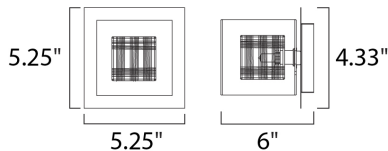

PRODUCT DESCRIPTION

With the illusion of floating on air, the Gem Collection offers a touch of mystery to any room. Intertwined metal cubes are encased by clear crystal cubes, allowing xenon light to shine from within and bursting out through the embellished crystal. Inner metal cubes come in two options, Polished Chrome (PC) and Silver (SV).

MEASUREMENTS

DIMENSION : 5.25" W x 5.25" H x 6" Ext
 BACK PLATE : 4.33" W x 4.33" H x 2" HCO
 HANGING WEIGHT : 1.43 lb

LAMPING

INPUT VOLTAGE : 120V
 LUMENS : 800 Rated
 BULB : 1 x 40W Xenon G9 , 40W Total
 BULB INCLUDED : (Included)
 DIMMABLE : Yes
 COLOR_TEMP : 2900K