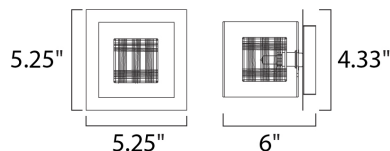

**PRODUCT DESCRIPTION**

With the illusion of floating on air, the Gem Collection offers a touch of mystery to any room. Intertwined metal cubes are encased by clear crystal cubes, allowing xenon light to shine from within and bursting out through the embellished crystal. Inner metal cubes come in two options, Polished Chrome (PC) and Silver (SV).

**MEASUREMENTS**

DIMENSION : 5.25" W x 5.25" H x 6" Ext  
 BACK PLATE : 4.33" W x 4.33" H x 2" HCO  
 HANGING WEIGHT : 1.43 lb

**LAMPING**

INPUT VOLTAGE : 120V  
 LUMENS : 800 Rated  
 BULB : 1 x 40W Xenon G9 , 40W Total  
 BULB INCLUDED : (Included)  
 DIMMABLE : Yes  
 COLOR\_TEMP : 2900K