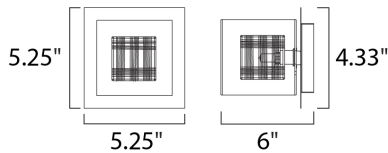

PRODUCT DESCRIPTION

With the illusion of floating on air, the Gem Collection offers a touch of mystery to any room. Intertwined metal cubes are encased by clear crystal cubes, allowing xenon light to shine from within and bursting out through the embellished crystal. Inner metal cubes come in two options, Polished Chrome (PC) and Silver (SV).

MEASUREMENTS

DIMENSION : 5.25" W x 5.25" H x 6" Ext
 BACK PLATE : 4.33" W x 4.33" H x 2" HCO
 HANGING WEIGHT : 1.43 lb

LAMPING

INPUT VOLTAGE : 120V
 LUMENS : 800 Rated
 BULB : 1 x 40W Xenon G9 , 40W Total
 BULB INCLUDED : (Included)
 DIMMABLE : Yes
 COLOR_TEMP : 2900K