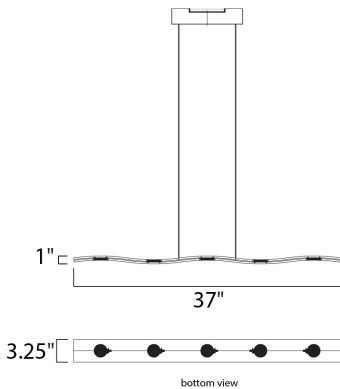

PRODUCT DESCRIPTION

Dual pieces of Matte White aluminum gently wave in tandem to create a unique contemporary form. With powerful COB LEDs mounted on top and bottom, you receive ample down light and an indirect up light that creates a dramatic effect in the room.

MEASUREMENTS

DIMENSION : 37" L x 4.75" W x 1" H
 MAX OAH : 121" OAH
 CANOPY : 4.75" W x 2.25" H x 9.75" L
 HANGING WEIGHT : 5.66 lb

LAMPING

INPUT VOLTAGE : 120V
 LUMENS : 1,750 Rated
 BULB : 1 x 25W LED PCB Integrated , 25W Total
 BULB INCLUDED : (Integrated)
 DIMMABLE : Triac CL
 CRI : 80+ CRI
 COLOR_TEMP : 3000K