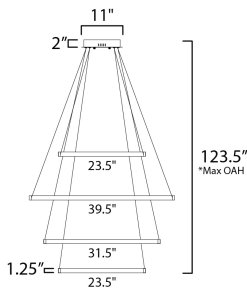

\*max overall height

**MEASUREMENTS**

- DIMENSION : 39.5" L x 39.5" W x 1.25" H
- MAX OAH : 123.5" OAH
- CANOPY : 11" W x 2" H x 11" L
- HANGING WEIGHT : 12.76 lb

**LAMPING**

- INPUT VOLTAGE : 120-277V
- LUMENS : 11,200 Rated (5,000 Del.)
- BULB : 4 x W LED PCB Integrated , 160W Total
- BULB INCLUDED : (Integrated)
- DIMMABLE : Dimmable W/ WIZ compatible device or app
- CRI : 90 CRI
- COLOR\_TEMP : 2700-6500K

**FINISHES OPTION**

-  Black (BK)
-  Gold (GLD)

**MATERIAL**

Aluminum + Acrylic

**RATINGS**

cETLus  
Dry Location

**ADDITIONAL**

SLOPE: 30  
RATED LIFE 50000 Hours  
OPERATING TEMPERATURE:  
-20°C (-4°F), 40°C (104°F)