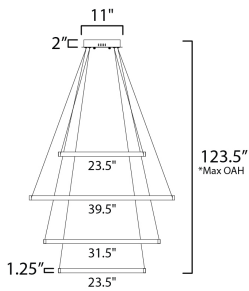

\*max overall height

**MEASUREMENTS**

- DIMENSION : 39.5" L x 39.5" W x 1.25" H
- MAX OAH : 123.5" OAH
- CANOPY : 11" W x 2" H x 11" L
- HANGING WEIGHT : 12.76 lb

**LAMPING**

- INPUT VOLTAGE : 120-277V
- LUMENS : 11,200 Rated (5,000 Del.)
- BULB : 4 x W LED PCB Integrated , 160W Total
- BULB INCLUDED : (Integrated)
- DIMMABLE : Dimmable W/ WIZ compatible device or app
- CRI : 90 CRI
- COLOR\_TEMP : 2700-6500K