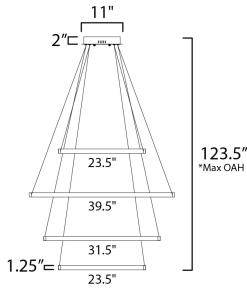

*max overall height

MEASUREMENTS

- DIMENSION : 39.5" L x 39.5" W x 1.25" H
- MAX OAH : 123.5" OAH
- CANOPY : 11" W x 2" H x 11" L
- HANGING WEIGHT : 12.76 lb

LAMPING

- INPUT VOLTAGE : 120-277V
- LUMENS : 11,200 Rated (5,000 Del.)
- BULB : 4 x W LED PCB Integrated , 160W Total
- BULB INCLUDED : (Integrated)
- DIMMABLE : Dimmable W/ WIZ compatible device or app
- CRI : 90 CRI
- COLOR_TEMP : 2700-6500K