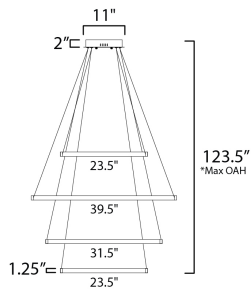

FINISHES OPTION

-  Black (BK)
-  Gold (GLD)

MATERIAL

Aluminum + Acrylic

RATINGS

cETLus
Dry Location

ADDITIONAL

SLOPE: 30
RATED LIFE 50000 Hours
OPERATING TEMPERATURE:
-20°C (-4°F), 40°C (104°F)

PHOTOMETRIC: Report Found Online

MEASUREMENTS

- DIMENSION : 39.5" L x 39.5" W x 1.25" H
- MAX OAH : 123.5" OAH
- CANOPY : 11" W x 2" H x 11" L
- HANGING WEIGHT : 12.76 lb

LAMPING

- INPUT VOLTAGE : 120-277V
- LUMENS : 11,200 Rated (5,000 Del.)
- BULB : 4 x W LED PCB Integrated , 160W Total
- BULB INCLUDED : (Integrated)
- DIMMABLE : Dimmable W/ WIZ compatible device or app
- CRI : 90 CRI
- COLOR_TEMP : 2700-6500K