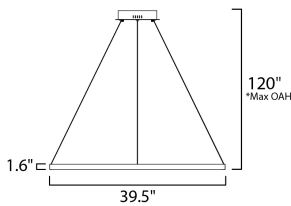

**MEASUREMENTS**

DIMENSION : 39.5" L x 39.5" W x 1.5" H  
 MAX OAH : 118" OAH  
 CANOPY : 10" W x 2" H x 10" L  
 HANGING WEIGHT : 6.16 lb

**LAMPING**

INPUT VOLTAGE : 120V  
 LUMENS : 3,800 Rated (2,200 Del.)  
 BULB : 1 x 41W LED PCB Integrated , 41W Total  
 BULB INCLUDED : (Integrated)  
 DIMMABLE : Dimmable W/ WIZ compatible device or app  
 CRI : 90 CRI  
 COLOR\_TEMP : 2700-6500K